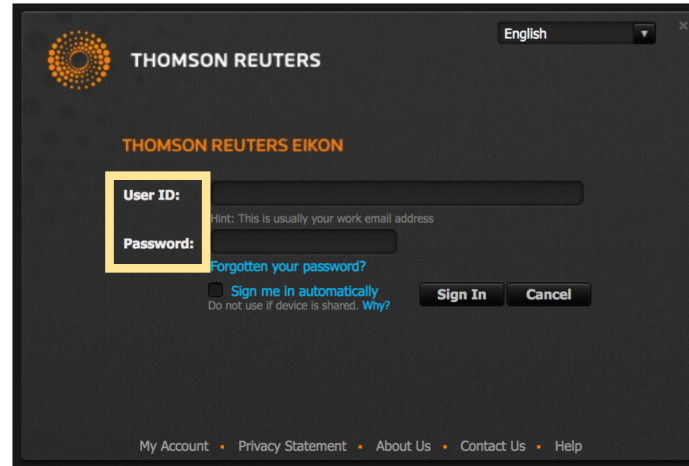

Goizueta Business Library

Creating Bridges to Knowledge

Accessing Thomson Reuters Eikon

Select Thomson Reuters Eikon - **Web Access** > **Sign In** and select a User ID from the list in SharePoint.

User IDs reset at midnight.
Save your work!

If you see a message “You are already signed in,” choose **Cancel Sign In**, and pick another username.

Use of this database is restricted to current Goizueta Business School faculty, students and staff for academic, career and personal enrichment, and may not be used for internships or employers.