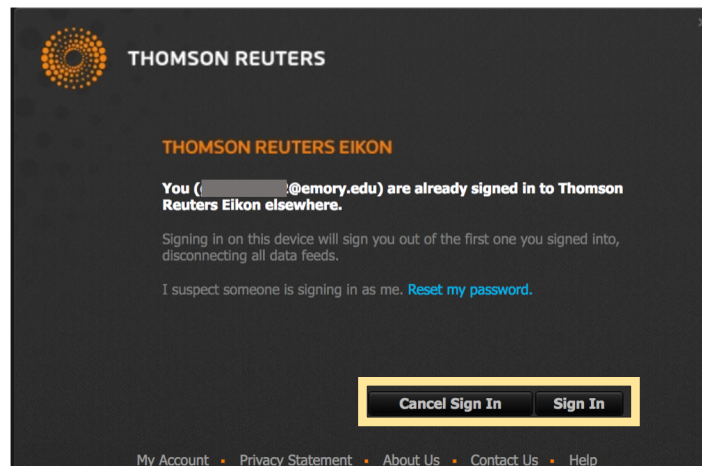

Goizueta Business Library

Creating Bridges to Knowledge

Accessing Thomson Reuters Eikon

Select Thomson Reuters Eikon - **Web Access** > **Sign In** and select a User ID from the list in SharePoint.

User IDs reset at midnight.
Save your work!

If you see a message “You are already signed in,” choose **Cancel Sign In**, and pick another username.

Use of this database is restricted to current Goizueta Business School faculty, students and staff for academic, career and personal enrichment, and may not be used for internships or employers.